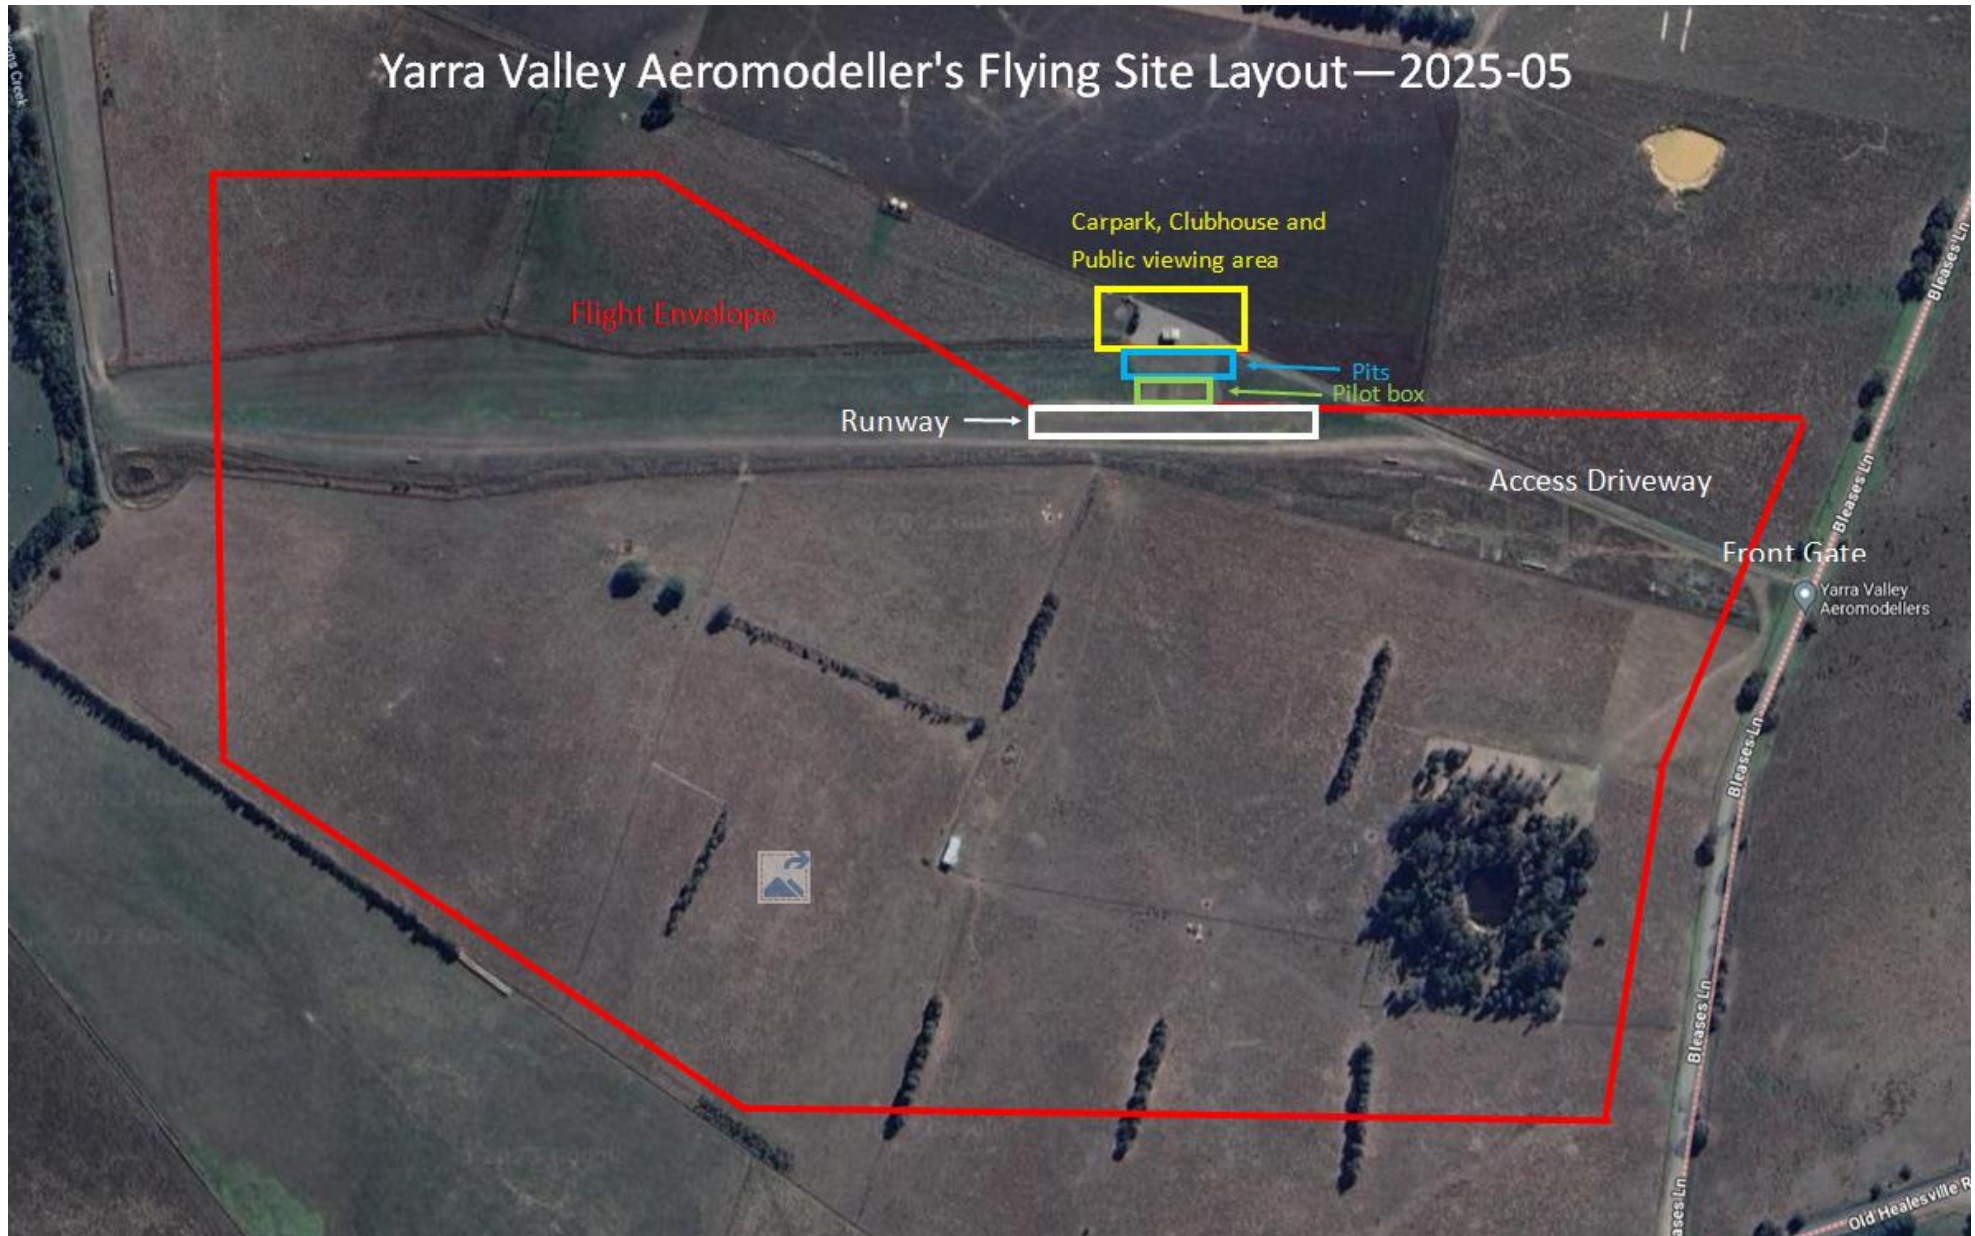

# Yarra Valley Aeromodeller's Flying Site Layout—2025-05

**Flying Height Limits: 1,000 FT AGL – Heavy Models; 1,500 FT AGL – Other Models (proof of height required above 1,000 FT AGL)**